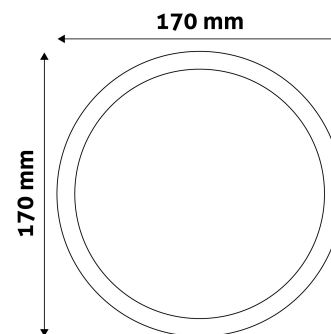

Page: 2/3

PRODUCT SIZE

Diameter: 167mm
Height:
Cut out size: 151mm

CARDBOARD BOX

EAN: 5999562281215
Packaging: 1/b 40/c 1080/p
Dimensions: 170mm x 37mm x 203mm
Net weight: 255g
Gross weight: 292.5g

CARTON

EAN: 5999562281222
Packaging: 1/b 40/c 1080/p
Dimensions: 870mm x 210mm x 225mm
Net weight: 10.2kg
Gross weight: 11.7kg

PALLET EXAMPLE

Height:
Width: 120cm (std Euro pallet)
Meprh: 80cm (std Euro pallet)
Cartons per pallet: 27carton/pallet
Cartons per row:
Net weight: 275.4kg
Gross weight: 315.9kg

PRODUCT PICTURE

PRODUCT OUTLINE