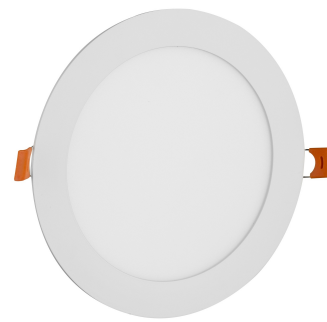

Avide LED Ceiling Lamp Recessed Panel Round ALU 12W CW 6400K

Product code: ACRPCW-R-12W-ALU
Brand link: avidelighting.com/qr/ACRPCW-R-12W-ALU
ID: AB-190518
Company name: Bramcke Hungary Kft.
Company address: Kishatár utca 17., 4031 Debrecen

Date of issue: 2024-04-23

Page: 2/3

PRODUCT SIZE

Diameter: 167mm
Height:
Cut out size: 151mm

CARDBOARD BOX

EAN: 5999562281215
Packaging: 1/b 40/c 1080/p
Dimensions: 170mm x 37mm x 203mm
Net weight: 255g
Gross weight: 292.5g

CARTON

EAN: 5999562281222
Packaging: 1/b 40/c 1080/p
Dimensions: 870mm x 210mm x 225mm
Net weight: 10.2kg
Gross weight: 11.7kg

PALLET EXAMPLE

Height:
Width: 120cm (std Euro pallet)
Meprh: 80cm (std Euro pallet)
Cartons per pallet: 27carton/pallet
Cartons per row:
Net weight: 275.4kg
Gross weight: 315.9kg

PRODUCT PICTURE