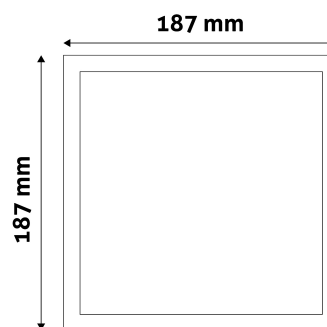

PRODUCT SIZE

Width: 187mm
 Height: 187mm
 Cut out size: 168mm

CARDBOARD BOX

EAN: 5999097916804
 Packaging: 1/b 20/c 640/p
 Dimensions: 225mm x 225mm x 30mm
 Net weight: 130g
 Gross weight: 187g

CARTON

EAN: 5999097916811
 Packaging: 1/b 20/c 640/p
 Dimensions: 335mm x 245mm x 470mm
 Net weight: 2.6kg
 Gross weight: 3.74kg

PALLET EXAMPLE

Height:
 Width: 120cm (std Euro pallet)
 Mepth: 80cm (std Euro pallet)
 Cartons per pallet: 32carton/pallet
 Cartons per row:
 Net weight: 83.2kg
 Gross weight: 119.68kg

PRODUCT PICTURE

PRODUCT OUTLINE