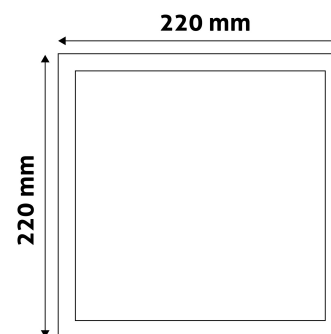

Page: 2/3

PRODUCT SIZE

Width: 220mm
Height: 220mm
Cut out size: 201mm

CARDBOARD BOX

EAN: 5999562281338
Packaging: 1/b 20/c 400/p
Dimensions: 255mm x 30mm x 250mm
Net weight: 370g
Gross weight: 431g

CARTON

EAN: 5999562281345
Packaging: 1/b 20/c 400/p
Dimensions: 530mm x 350mm x 285mm
Net weight: 7.4kg
Gross weight: 8.62kg

PALLET EXAMPLE

Height:
Width: 120cm (std Euro pallet)
Mepth: 80cm (std Euro pallet)
Cartons per pallet: 20carton/pallet
Cartons per row:
Net weight: 148kg
Gross weight: 172.4kg

PRODUCT PICTURE

PRODUCT OUTLINE