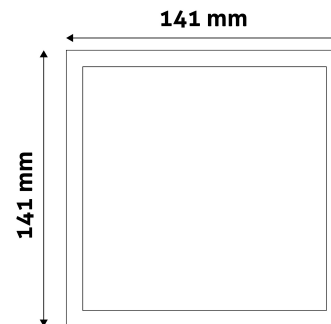

PRODUCT SIZE

Width: 141mm
 Height: 141mm
 Cut out size: 125mm

CARDBOARD BOX

EAN: 5999097916682
 Packaging: 1/b 50/c 1350/p
 Dimensions: 153mm x 32mm x 208mm
 Net weight: 116g
 Gross weight: 140g

CARTON

EAN: 5999097916699
 Packaging: 1/b 50/c 1350/p
 Dimensions: 645mm x 220mm x 370mm
 Net weight: 5.8kg
 Gross weight: 7kg

PALLET EXAMPLE

Height:
 Width: 120cm (std Euro pallet)
 Mepth: 80cm (std Euro pallet)
 Cartons per pallet: 27carton/pallet
 Cartons per row:
 Net weight: 156.6kg
 Gross weight: 189kg

PRODUCT PICTURE

PRODUCT OUTLINE