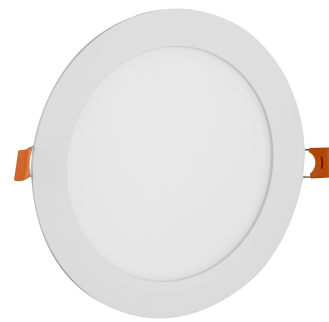

Avide LED Ceiling Lamp Recessed Panel Round ALU 12W NW 4000K

Product code: ACRPNW-R-12W-ALU
Brand link: avidelighting.com/qr/ACRPNW-R-12W-ALU
ID: AB-190518
Company name: Bramcke Hungary Kft.
Company address: Kishatár utca 17., 4031 Debrecen

Date of issue: 2024-04-23

Page: 2/3

PRODUCT SIZE

Diameter: 167mm
Height:
Cut out size: 151mm

CARDBOARD BOX

EAN: 5999562288863
Packaging: 1/b 40/c 1080/p
Dimensions: 200mm x 30mm x 196mm
Net weight: 255g
Gross weight: 292.5g

CARTON

EAN: 5999562288870
Packaging: 1/b 40/c 1080/p
Dimensions: 420mm x 360mm x 440mm
Net weight: 10.2kg
Gross weight: 11.7kg

PALLET EXAMPLE

Height:
Width: 120cm (std Euro pallet)
Mepth: 80cm (std Euro pallet)
Cartons per pallet: 27carton/pallet
Cartons per row: 6pcs
Net weight: 275.4kg
Gross weight: 315.9kg

PRODUCT PICTURE