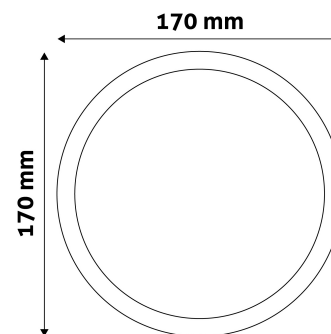

Page: 2/3

PRODUCT SIZE

Diameter: 167mm
Height:
Cut out size: 151mm

CARDBOARD BOX

EAN: 5999562288863
Packaging: 1/b 40/c 1080/p
Dimensions: 200mm x 30mm x 196mm
Net weight: 255g
Gross weight: 292.5g

CARTON

EAN: 5999562288870
Packaging: 1/b 40/c 1080/p
Dimensions: 420mm x 360mm x 440mm
Net weight: 10.2kg
Gross weight: 11.7kg

PALLET EXAMPLE

Height:
Width: 120cm (std Euro pallet)
Mepth: 80cm (std Euro pallet)
Cartons per pallet: 27carton/pallet
Cartons per row: 6pcs
Net weight: 275.4kg
Gross weight: 315.9kg

PRODUCT PICTURE

PRODUCT OUTLINE