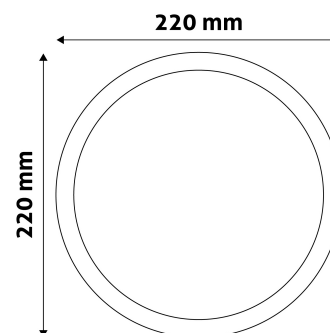

Page: 2/3

PRODUCT SIZE

Diameter: 220mm
Height:
Cut out size: 201mm

CARDBOARD BOX

EAN: 5999562288900
Packaging: 1/b 20/c 400/p
Dimensions: 250mm x 32mm x 255mm
Net weight: 370g
Gross weight: 431g

CARTON

EAN: 5999562288917
Packaging: 1/b 20/c 400/p
Dimensions: 525mm x 360mm x 285mm
Net weight: 7.4kg
Gross weight: 8.62kg

PALLET EXAMPLE

Height:
Width: 120cm (std Euro pallet)
Mepth: 80cm (std Euro pallet)
Cartons per pallet: 20carton/pallet
Cartons per row:
Net weight: 148kg
Gross weight: 172.4kg

PRODUCT PICTURE

PRODUCT OUTLINE