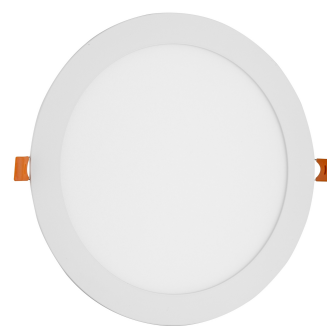

Avide LED Ceiling Lamp Recessed Panel Round ALU 18W NW 4000K

Product code: ACRPNW-R-18W-ALU
Brand link: avidelighting.com/qr/ACRPNW-R-18W-ALU
ID: AB-190518
Company name: Bramcke Hungary Kft.
Company address: Kishatár utca 17., 4031 Debrecen

QR code:

Date of issue: 2024-04-23

Page: 2/3

PRODUCT SIZE

Diameter: 220mm
Height:
Cut out size: 201mm

CARDBOARD BOX

EAN: 5999562288900
Packaging: 1/b 20/c 400/p
Dimensions: 250mm x 32mm x 255mm
Net weight: 370g
Gross weight: 431g

CARTON

EAN: 5999562288917
Packaging: 1/b 20/c 400/p
Dimensions: 525mm x 360mm x 285mm
Net weight: 7.4kg
Gross weight: 8.62kg

PALLET EXAMPLE

Height:
Width: 120cm (std Euro pallet)
Mepth: 80cm (std Euro pallet)
Cartons per pallet: 20carton/pallet
Cartons per row:
Net weight: 148kg
Gross weight: 172.4kg

PRODUCT PICTURE