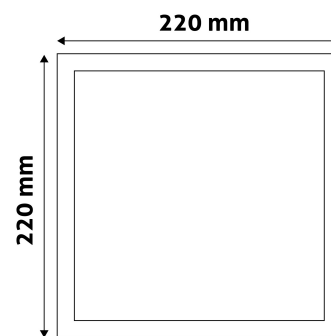

PRODUCT OUTLINE