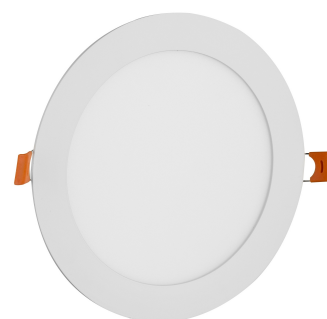

Avide LED Ceiling Lamp Recessed Panel Round ALU 12W WW 3000K

Product code: ACRPWW-R-12W-ALU
Brand link: avidelighting.com/qr/ACRPWW-R-12W-ALU
ID: AB-190518
Company name: Bramcke Hungary Kft.
Company address: Kishatár utca 17., 4031 Debrecen

QR code:

Date of issue: 2024-04-23

Page: 2/3

PRODUCT SIZE

Diameter: 167mm
Height:
Cut out size: 151mm

CARDBOARD BOX

EAN: 5999562281192
Packaging: 1/b 40/c 1080/p
Dimensions: 170mm x 39mm x 203mm
Net weight: 255g
Gross weight: 292.5g

CARTON

EAN: 5999562281208
Packaging: 1/b 40/c 1080/p
Dimensions: 870mm x 215mm x 225mm
Net weight: 10.2kg
Gross weight: 11.7kg

PALLET EXAMPLE

Height:
Width: 120cm (std Euro pallet)
Mepth: 80cm (std Euro pallet)
Cartons per pallet: 27carton/pallet
Cartons per row:
Net weight: 275.4kg
Gross weight: 315.9kg

PRODUCT PICTURE