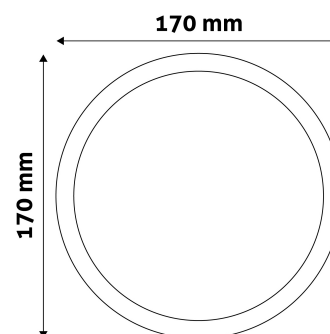

Page: 2/3

PRODUCT SIZE

Diameter: 167mm
Height:
Cut out size: 151mm

CARDBOARD BOX

EAN: 5999562281192
Packaging: 1/b 40/c 1080/p
Dimensions: 170mm x 39mm x 203mm
Net weight: 255g
Gross weight: 292.5g

CARTON

EAN: 5999562281208
Packaging: 1/b 40/c 1080/p
Dimensions: 870mm x 215mm x 225mm
Net weight: 10.2kg
Gross weight: 11.7kg

PALLET EXAMPLE

Height:
Width: 120cm (std Euro pallet)
Mepth: 80cm (std Euro pallet)
Cartons per pallet: 27carton/pallet
Cartons per row:
Net weight: 275.4kg
Gross weight: 315.9kg

PRODUCT PICTURE

PRODUCT OUTLINE