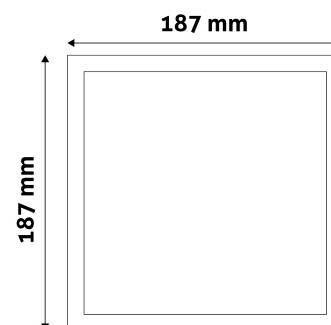

Page: 2/3

PRODUCT SIZE

Width: 187mm
Height: 187mm
Cut out size: 168mm

CARDBOARD BOX

EAN: 5999097916767
Packaging: 1/b 20/c 640/p
Dimensions: 225mm x 225mm x 30mm
Net weight: 130g
Gross weight: 187g

CARTON

EAN: 5999097916774
Packaging: 1/b 20/c 640/p
Dimensions: 335mm x 245mm x 470mm
Net weight: 2.6kg
Gross weight: 3.74kg

PALLET EXAMPLE

Height:
Width: 120cm (std Euro pallet)
Mepth: 80cm (std Euro pallet)
Cartons per pallet: 32carton/pallet
Cartons per row:
Net weight: 83.2kg
Gross weight: 119.68kg

PRODUCT PICTURE

PRODUCT OUTLINE