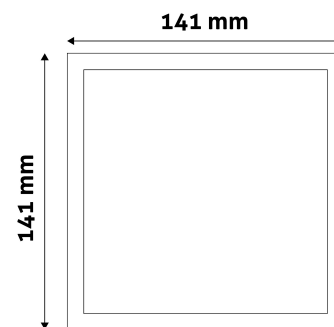

PRODUCT SIZE

Width: 141mm
 Height: 141mm
 Cut out size: 125mm

CARDBOARD BOX

EAN: 5999097916644
 Packaging: 1/b 50/c 1350/p
 Dimensions: 153mm x 32mm x 208mm
 Net weight: 116g
 Gross weight: 140g

CARTON

EAN: 5999097916651
 Packaging: 1/b 50/c 1350/p
 Dimensions: 645mm x 220mm x 370mm
 Net weight: 5.8kg
 Gross weight: 7kg

PALLET EXAMPLE

Height:
 Width: 120cm (std Euro pallet)
 Mepth: 80cm (std Euro pallet)
 Cartons per pallet: 27carton/pallet
 Cartons per row:
 Net weight: 156.6kg
 Gross weight: 189kg

PRODUCT PICTURE

PRODUCT OUTLINE