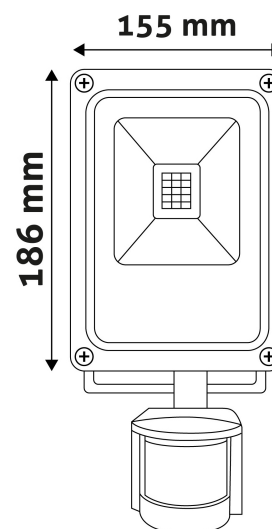

Date of issue: 2024-05-03

Page: 2/3

**PRODUCT SIZE**

Width: 155mm  
 Height: 245mm  
 Depth: 50mm

**CARDBOARD BOX**

EAN: 5999097914183  
 Packaging: 1/b 15/c 360/p  
 Dimensions: 160mm x 70mm x 260mm  
 Net weight: 241g  
 Gross weight: 249g

**CARTON**

EAN: 5999097914190  
 Packaging: 1/b 15/c 360/p  
 Dimensions: 370mm x 275mm x 500mm  
 Net weight: 3.61548kg  
 Gross weight: 3.735kg

**PALLET EXAMPLE**

Height:  
 Width: 120cm (std Euro pallet)  
 Mepth: 80cm (std Euro pallet)  
 Cartons per pallet: 24carton/pallet  
 Cartons per row:  
 Net weight: 86.77152kg  
 Gross weight: 89.64kg

**PRODUCT PICTURE**

**PRODUCT OUTLINE**