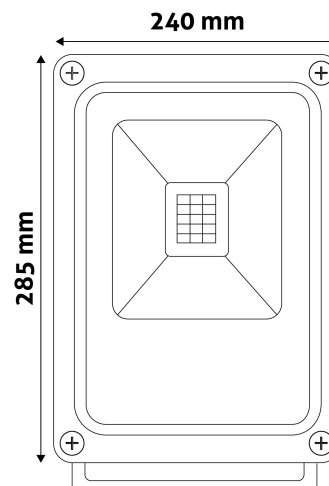

PRODUCT OUTLINE