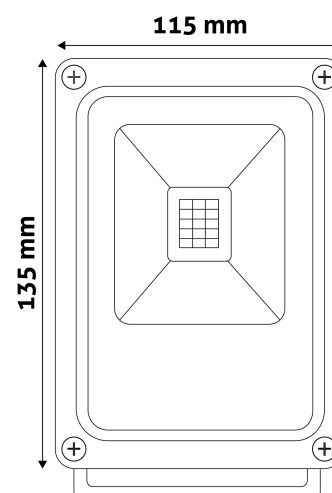

PRODUCT OUTLINE