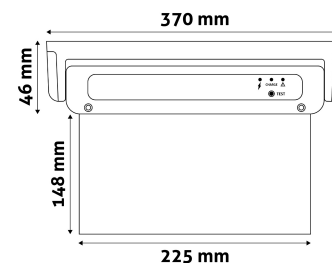

Page: 2/3

PRODUCT SIZE

Width:	370mm
Height:	225mm
Depth:	46mm

CARDBOARD BOX

EAN:	5999097911229
Packaging:	1/b 10/c 280/p
Dimensions:	375mm x 55mm x 235mm
Net weight:	416g
Gross weight:	485g

CARTON

EAN:	5999097911236
Packaging:	1/b 10/c 280/p
Dimensions:	570mm x 395mm x 250mm
Net weight:	4.16kg
Gross weight:	4.85kg

PALLET EXAMPLE

Height:	
Width:	120cm (std Euro pallet)
Mepth:	80cm (std Euro pallet)
Cartons per pallet:	28carton/pallet
Cartons per row:	
Net weight:	116.48kg
Gross weight:	135.8kg

PRODUCT PICTURE

PRODUCT OUTLINE