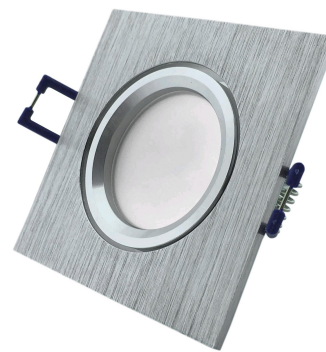

Avide GU10 Frame Square Alu

Product code: ABGU10F-ALU-S
Brand link: avidelighting.com/qr/ABGU10F-ALU-S
ID: AB-190518
Company name: Bramcke Hungary Kft.
Company address: Kishatár utca 17., 4031 Debrecen

TECHNICAL DETAILS

Wattage:
Voltage range: 220-240V
Inner diameter: 55mm
Cut out size: 68mm
Swivel: No
IP standard: IP20

BOX PICTURE

Avide GU10 Frame Square Alu

Product code: ABGU10F-ALU-S
Brand link: avidelighting.com/qr/ABGU10F-ALU-S
ID: AB-190518
Company name: Bramcke Hungary Kft.
Company address: Kishatár utca 17., 4031 Debrecen

PRODUCT PICTURE

PRODUCT OUTLINE

Avide GU10 Frame Square Alu

Product code: ABGU10F-ALU-S
Brand link: avidelighting.com/qr/ABGU10F-ALU-S
ID: AB-190518
Company name: Bramcke Hungary Kft.
Company address: Kishatár utca 17., 4031 Debrecen