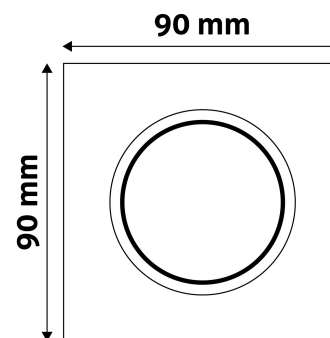

PRODUCT OUTLINE