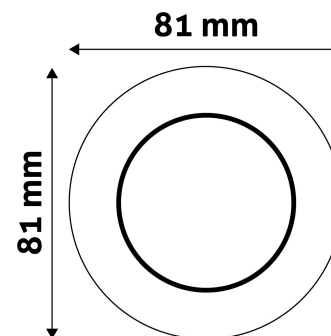

PRODUCT OUTLINE