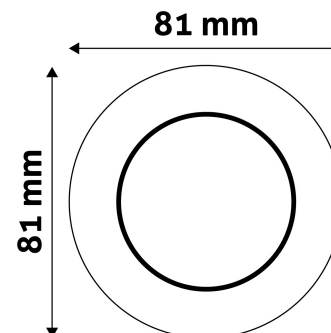

PRODUCT OUTLINE