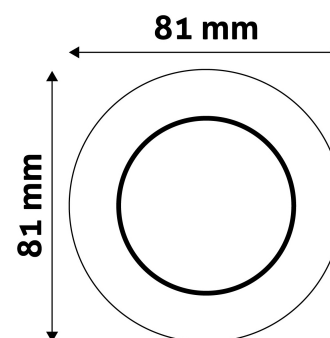

TECHNICAL DETAILS

Wattage:
Voltage range: 220-240V
Inner diameter: 55mm
Cut out size: 55mm
Swivel: No
IP standard: IP20

BOX PICTURE

Avide GU10 Frame Cone Copper

Product code: ABGU10F-C-CO
Brand link: avidelighting.com/qr/ABGU10F-C-CO
ID: AB-190518
Company name: Bramcke Hungary Kft.
Company address: Kishatár utca 17., 4031 Debrecen

Date of issue: 2024-04-23

Page: 2/3

PRODUCT SIZE

Diameter:
Height: 30mm

CARDBOARD BOX

EAN: 5999097911540
Packaging:
Dimensions: 83mm x 83mm x 35mm
Net weight: 40.8g
Gross weight: 57.3g

CARTON

EAN: 5999097911557
Packaging: 1/b 100/c 3000/p
Dimensions: 435mm x 215mm x 350mm
Net weight: 4.08kg
Gross weight: 5.73kg

PALLET EXAMPLE

Height:
Width: 120cm (std Euro pallet)
Depth: 80cm (std Euro pallet)
Cartons per pallet: 30carton/pallet
Cartons per row:
Net weight: 122.4kg
Gross weight: 171.9kg

PRODUCT PICTURE

PRODUCT OUTLINE