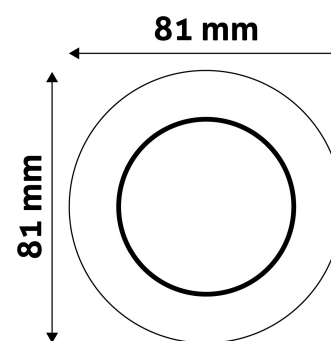

TECHNICAL DETAILS

Wattage:	
Voltage range:	220-240V
Inner diameter:	55mm
Cut out size:	55mm
Swivel:	No
IP standard:	IP20

BOX PICTURE

Avide GU10 Frame Cone White

Product code: ABGU10F-C-W
Brand link: avidelighting.com/qr/ABGU10F-C-W
ID: AB-190518
Company name: Bramcke Hungary Kft.
Company address: Kishatár utca 17., 4031 Debrecen

QR code:
Date of issue: 2024-04-16
Page: 2/3

PRODUCT SIZE

Diameter:
Height: 30mm

CARDBOARD BOX

EAN: 5999097911502
Packaging:
Dimensions: 83mm x 83mm x 35mm
Net weight: 40.7g
Gross weight: 57.2g

CARTON

EAN: 5999097911496
Packaging: 1/b 100/c 3000/p
Dimensions: 435mm x 215mm x 350mm
Net weight: 4.07kg
Gross weight: 5.72kg

PALLET EXAMPLE

Height:
Width: 120cm (std Euro pallet)
Depth: 80cm (std Euro pallet)
Cartons per pallet: 30carton/pallet
Cartons per row:
Net weight: 122.1kg
Gross weight: 171.6kg

PRODUCT PICTURE

PRODUCT OUTLINE