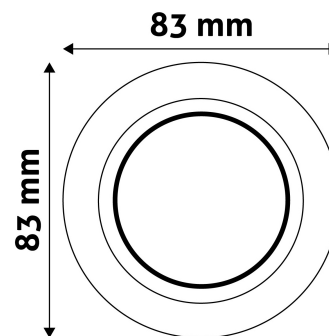

BOX PICTURE

TECHNICAL DETAILS

Wattage:	
Voltage range:	220-240V
Inner diameter:	55mm
Cut out size:	70mm
Swivel:	Yes
IP standard:	IP20

Avide GU10 Frame Cone Swivel Black

Product code: ABGU10F-CS-B
Brand link: avidelighting.com/qr/ABGU10F-CS-B
ID: AB-190518
Company name: Bramcke Hungary Kft.
Company address: Kishatár utca 17., 4031 Debrecen

Date of issue: 2024-05-04

Page: 2/3

PRODUCT SIZE

Diameter:
 Height: 24mm

CARDBOARD BOX

EAN: 5999097911564
 Packaging:
 Dimensions: 86mm x 86mm x 38mm
 Net weight: 61g
 Gross weight: 77.5g

CARTON

EAN: 5999097911618
 Packaging: 1/b 100/c 3200/p
 Dimensions: 450mm x 225mm x 365mm
 Net weight: 6.1kg
 Gross weight: 7.75kg

PALLET EXAMPLE

Height:
 Width: 120cm (std Euro pallet)
 Mepth: 80cm (std Euro pallet)
 Cartons per pallet: 32carton/pallet
 Cartons per row:
 Net weight: 195.2kg
 Gross weight: 248kg

PRODUCT PICTURE

PRODUCT OUTLINE