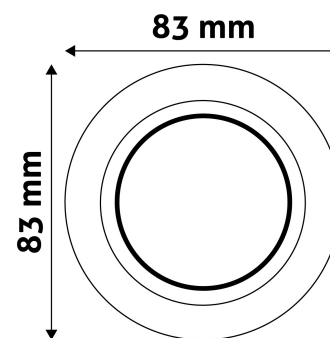

PRODUCT OUTLINE