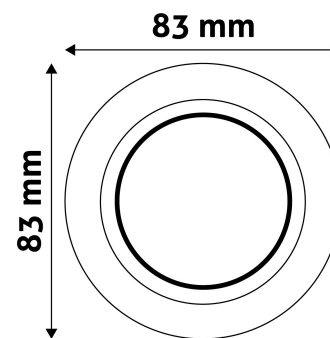

BOX PICTURE

TECHNICAL DETAILS

Wattage:
Voltage range: 220-240V
Inner diameter: 55mm
Cut out size: 70mm
Swivel: Yes
IP standard: IP20

Avide GU10 Frame Cone Swivel Copper

Product code: ABGU10F-CS-CO
Brand link: avidelighting.com/qr/ABGU10F-CS-CO
ID: AB-190518
Company name: Bramcke Hungary Kft.
Company address: Kishatár utca 17., 4031 Debrecen

Date of issue: 2024-05-06

Page: 2/3

PRODUCT SIZE

Diameter:
Height: 24mm

CARDBOARD BOX

EAN: 5999097911625
Packaging:
Dimensions: 86mm x 86mm x 38mm
Net weight: 58.6g
Gross weight: 75.1g

CARTON

EAN:
Packaging: 1/b 100/c 3200/p
Dimensions: 450mm x 225mm x 365mm
Net weight: 5.86kg
Gross weight: 7.51kg

PALLET EXAMPLE

Height:
Width: 120cm (std Euro pallet)
Mepth: 80cm (std Euro pallet)
Cartons per pallet: 32carton/pallet
Cartons per row:
Net weight: 187.52kg
Gross weight: 240.32kg

PRODUCT PICTURE

PRODUCT OUTLINE