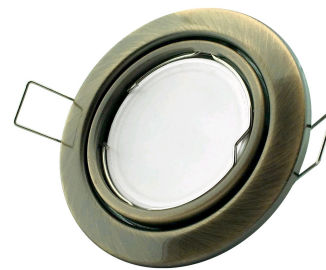

Avide GU10 Frame Cone Swivel Copper

Product code: ABGU10F-CS-CO
Brand link: avidelighting.com/qr/ABGU10F-CS-CO
ID: AB-190518
Company name: Bramcke Hungary Kft.
Company address: Kishatár utca 17., 4031 Debrecen

Date of issue: 2024-05-06

Page: 2/3

PRODUCT SIZE

Diameter:
Height: 24mm

CARDBOARD BOX

EAN: 5999097911625
Packaging:
Dimensions: 86mm x 86mm x 38mm
Net weight: 58.6g
Gross weight: 75.1g

CARTON

EAN:
Packaging: 1/b 100/c 3200/p
Dimensions: 450mm x 225mm x 365mm
Net weight: 5.86kg
Gross weight: 7.51kg

PALLET EXAMPLE

Height:
Width: 120cm (std Euro pallet)
Mepth: 80cm (std Euro pallet)
Cartons per pallet: 32carton/pallet
Cartons per row:
Net weight: 187.52kg
Gross weight: 240.32kg

PRODUCT PICTURE