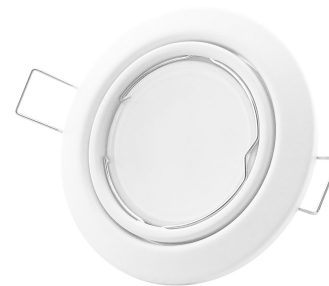

Avide GU10 Frame Cone Swivel White

Product code:	ABGU10F-CS-W
Brand link:	avidelighting.com/qr/ABGU10F-CS-W
ID:	AB-190518
Company name:	Bramcke Hungary Kft.
Company address:	Kisatár utca 17., 4031 Debrecen

BOX PICTURE

TECHNICAL DETAILS

Wattage:	
Voltage range:	220-240V
Inner diameter:	55mm
Cut out size:	70mm
Swivel:	Yes
IP standard:	IP20

Avide GU10 Frame Cone Swivel White

Product code:	ABGU10F-CS-W
Brand link:	avidelighting.com/qr/ABGU10F-CS-W
ID:	AB-190518
Company name:	Bramcke Hungary Kft.
Company address:	Kisatár utca 17., 4031 Debrecen

PRODUCT PICTURE

PRODUCT OUTLINE

Avide GU10 Frame Cone Swivel White

Product code: ABGU10F-CS-W
Brand link: avidelighting.com/qr/ABGU10F-CS-W
ID: AB-190518
Company name: Bramcke Hungary Kft.
Company address: Kishatár utca 17., 4031 Debrecen