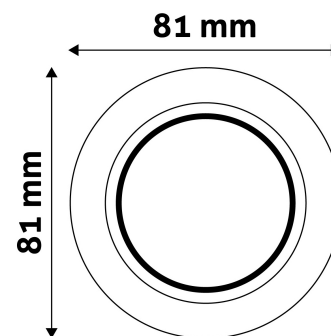

PRODUCT OUTLINE