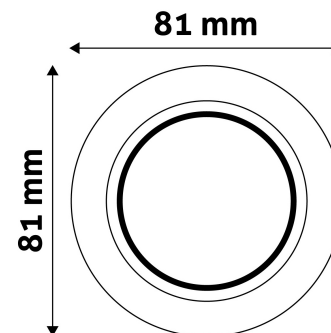

PRODUCT OUTLINE