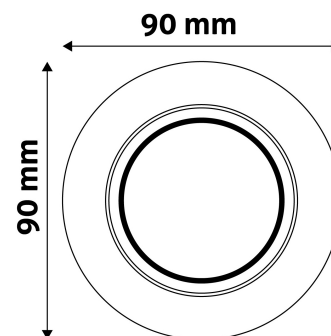

PRODUCT OUTLINE