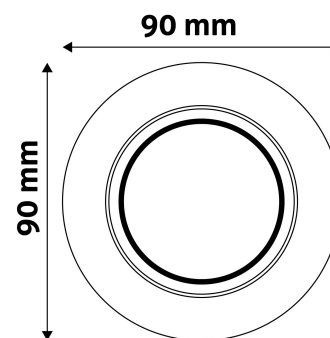

BOX PICTURE

TECHNICAL DETAILS

Wattage:
Voltage range: 220-240V
Inner diameter: 55mm
Cut out size: 70mm
Swivel: Yes
IP standard: IP20

Avide GU10 Frame Round Swivel Copper

Product code: ABGU10F-NS-CO
Brand link: avidelighting.com/qr/ABGU10F-NS-CO
ID: AB-190518
Company name: Bramcke Hungary Kft.
Company address: Kishatár utca 17., 4031 Debrecen

Date of issue: 2024-05-04

Page: 2/3

PRODUCT SIZE

Diameter:
Height: 27mm

CARDBOARD BOX

EAN: 5999097911465
Packaging:
Dimensions: 92mm x 36mm x 132mm
Net weight: 60.2g
Gross weight: 76.7g

CARTON

EAN: 5999097911472
Packaging: 1/b 100/c 3200/p
Dimensions: 485mm x 220mm x 390mm
Net weight: 6.02kg
Gross weight: 7.67kg

PALLET EXAMPLE

Height:
Width: 120cm (std Euro pallet)
Depth: 80cm (std Euro pallet)
Cartons per pallet: 32carton/pallet
Cartons per row:
Net weight: 192.64kg
Gross weight: 245.44kg

PRODUCT PICTURE

PRODUCT OUTLINE