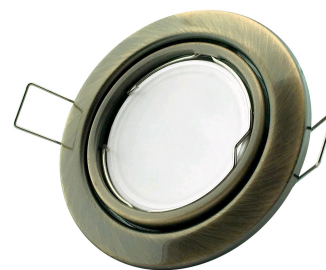

Avide GU10 Frame Round Swivel Copper

Product code: ABGU10F-NS-CO
Brand link: avidelighting.com/qr/ABGU10F-NS-CO
ID: AB-190518
Company name: Bramcke Hungary Kft.
Company address: Kishatár utca 17., 4031 Debrecen

Date of issue: 2024-05-04

Page: 2/3

PRODUCT SIZE

Diameter:
Height: 27mm

CARDBOARD BOX

EAN: 5999097911465
Packaging:
Dimensions: 92mm x 36mm x 132mm
Net weight: 60.2g
Gross weight: 76.7g

CARTON

EAN: 5999097911472
Packaging: 1/b 100/c 3200/p
Dimensions: 485mm x 220mm x 390mm
Net weight: 6.02kg
Gross weight: 7.67kg

PALLET EXAMPLE

Height:
Width: 120cm (std Euro pallet)
Depth: 80cm (std Euro pallet)
Cartons per pallet: 32carton/pallet
Cartons per row:
Net weight: 192.64kg
Gross weight: 245.44kg

PRODUCT PICTURE