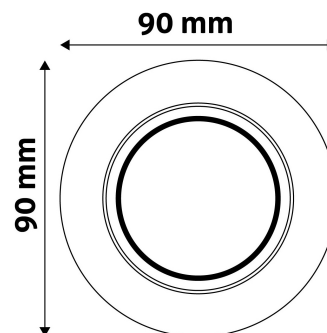

PRODUCT OUTLINE