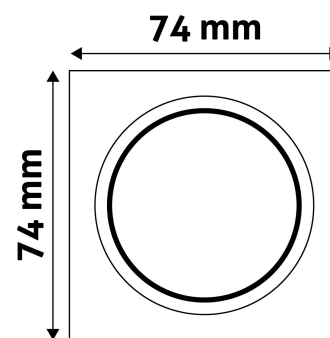

PRODUCT OUTLINE