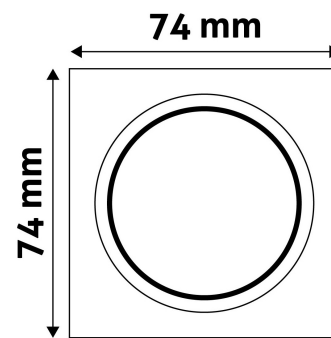

PRODUCT OUTLINE