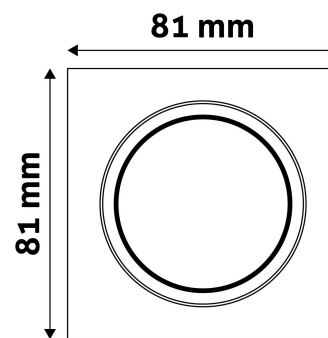

PRODUCT OUTLINE