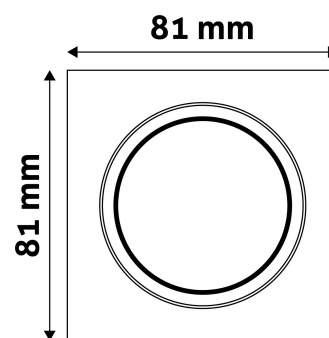

PRODUCT OUTLINE