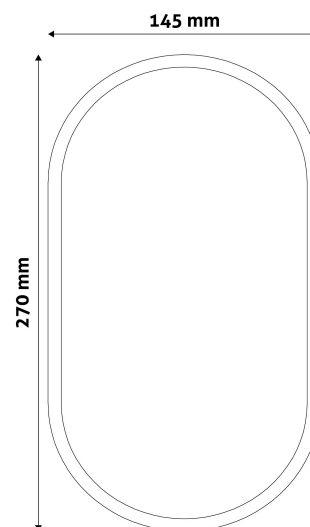

PRODUCT OUTLINE