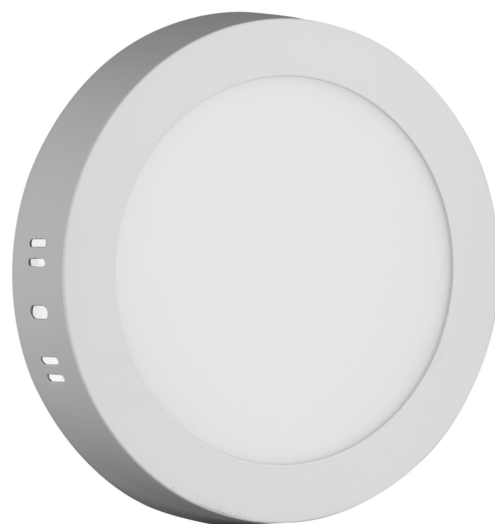

Avide LED Ceiling Lamp Surface Mounted Round ALU 12W CW 6400K

Product code: ACSMCW-R-12W-ALU
Brand link: avidelighting.com/qr/ACSMCW-R-12W-ALU
ID: AB-190518
Company name: Bramcke Hungary Kft.
Company address: Kishatár utca 17., 4031 Debrecen

Date of issue: 2024-05-05

Page: 2/3

PRODUCT SIZE

Diameter: 170mm
Height: 31.5mm

CARDBOARD BOX

EAN: 5999562281901
Packaging: 1/b 40/c 1080/p
Dimensions: 170mm x 40mm x 170mm
Net weight: 255g
Gross weight: 292.5g

CARTON

EAN: 5999562281918
Packaging: 1/b 40/c 1080/p
Dimensions: 885mm x 220mm x 193mm
Net weight: 10.2kg
Gross weight: 11.7kg

PALLET EXAMPLE

Height:
Width: 120cm (std Euro pallet)
Meprh: 80cm (std Euro pallet)
Cartons per pallet: 27carton/pallet
Cartons per row:
Net weight: 275.4kg
Gross weight: 315.9kg

PRODUCT PICTURE