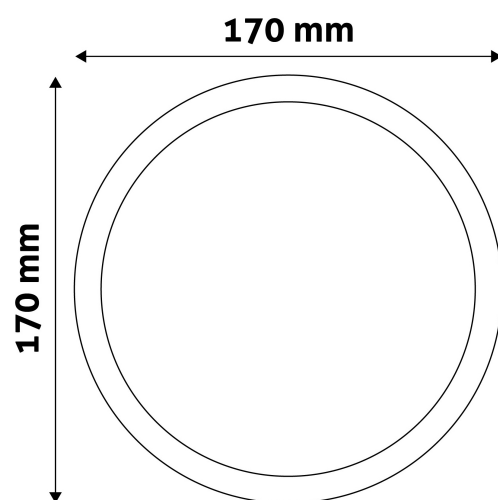

Page: 2/3

PRODUCT SIZE

Diameter: 170mm
Height: 31.5mm

CARDBOARD BOX

EAN: 5999562281901
Packaging: 1/b 40/c 1080/p
Dimensions: 170mm x 40mm x 170mm
Net weight: 255g
Gross weight: 292.5g

CARTON

EAN: 5999562281918
Packaging: 1/b 40/c 1080/p
Dimensions: 885mm x 220mm x 193mm
Net weight: 10.2kg
Gross weight: 11.7kg

PALLET EXAMPLE

Height:
Width: 120cm (std Euro pallet)
Meprh: 80cm (std Euro pallet)
Cartons per pallet: 27carton/pallet
Cartons per row:
Net weight: 275.4kg
Gross weight: 315.9kg

PRODUCT PICTURE

PRODUCT OUTLINE