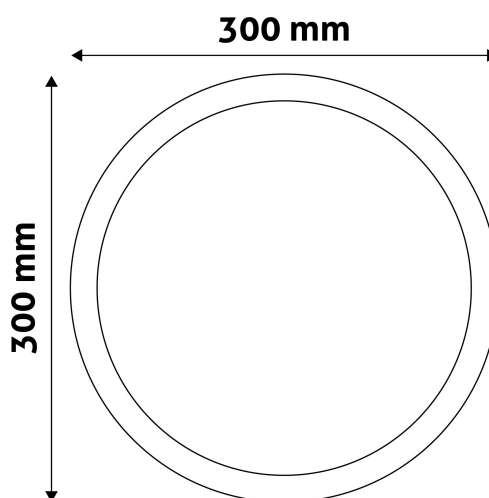

PRODUCT SIZE

Diameter: 300mm
 Height: 31.5mm

CARDBOARD BOX

EAN: 5999097913148
 Packaging: 1/b 20/c 240/p
 Dimensions: 303mm x 303mm x 30mm
 Net weight: 675g
 Gross weight: 795g

CARTON

EAN: 5999097913155
 Packaging: 1/b 20/c 240/p
 Dimensions: 625mm x 420mm x 325mm
 Net weight: 13.5kg
 Gross weight: 15.9kg

PALLET EXAMPLE

Height:
 Width: 120cm (std Euro pallet)
 Mepth: 80cm (std Euro pallet)
 Cartons per pallet: 12carton/pallet
 Cartons per row:
 Net weight: 162kg
 Gross weight: 190.8kg

PRODUCT PICTURE

PRODUCT OUTLINE