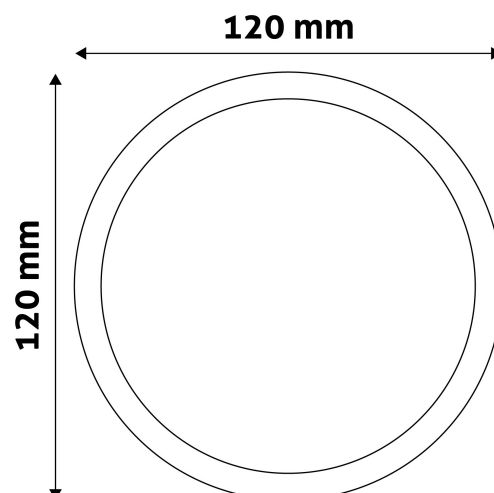

Page: 2/3

PRODUCT SIZE

Diameter: 120mm
Height: 31.5mm

CARDBOARD BOX

EAN: 5999097912400
Packaging: 1/b 50/c 1600/p
Dimensions: 125mm x 39mm x 125mm
Net weight: 138g
Gross weight: 148g

CARTON

EAN: 5999097912417
Packaging: 1/b 50/c 1600/p
Dimensions: 645mm x 220mm x 270mm
Net weight: 6.9kg
Gross weight: 7.4kg

PALLET EXAMPLE

Height:
Width: 120cm (std Euro pallet)
Mepth: 80cm (std Euro pallet)
Cartons per pallet: 32carton/pallet
Cartons per row:
Net weight: 220.8kg
Gross weight: 236.8kg

PRODUCT PICTURE

PRODUCT OUTLINE