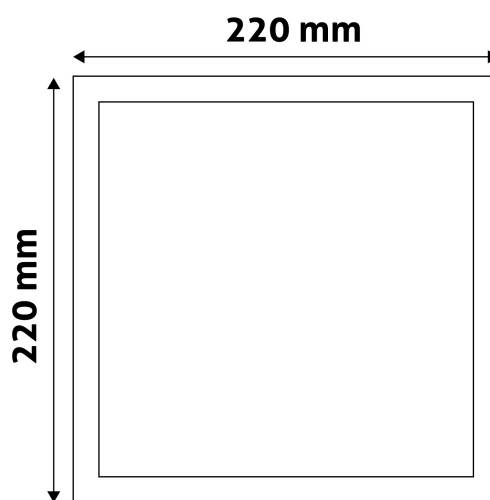

Wattage:	18W
Voltage:	220-240V
Beam angle:	120°
Dimmability:	No
Lumen output:	1 490lm
Color temperature:	
Lifetime:	25 000h
Energy class:	
Type of LED:	SMD
CRI:	80
IP standard:	IP20

BOX PICTURE

Avide LED Ceiling Lamp Surface Mounted Square ALU 18W CW 6400K

PRODUCT SIZE

Width: 220mm
Height: 31.5mm

CARDBOARD BOX

EAN: 5999562282267
Packaging: 1/b 30/c 480/p
Dimensions: 220mm x 39mm x 225mm
Net weight: 370g
Gross weight: 431g

CARTON

EAN: 5999562282274
Packaging: 1/b 30/c 480/p
Dimensions: 690mm x 420mm x 250mm
Net weight: 11.1kg
Gross weight: 12.93kg

PALLET EXAMPLE

Height:
Width: 120cm (std Euro pallet)
Mepth: 80cm (std Euro pallet)
Cartons per pallet: 16carton/pallet
Cartons per row:
Net weight: 177.6kg
Gross weight: 206.88kg

PRODUCT PICTURE

PRODUCT OUTLINE