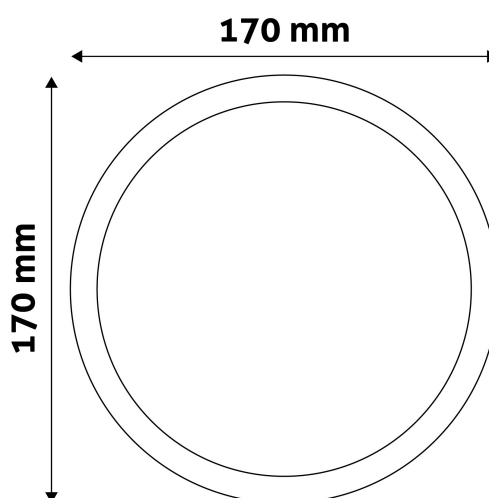

PRODUCT SIZE

Diameter: 170mm
 Height: 31.5mm

CARDBOARD BOX

EAN: 5999562281864
 Packaging: 1/b 40/c 1440/p
 Dimensions: 172mm x 39mm x 176mm
 Net weight: 255g
 Gross weight: 292.5g

CARTON

EAN: 5999562281871
 Packaging: 1/b 40/c 1440/p
 Dimensions: 420mm x 365mm x 380mm
 Net weight: 10.2kg
 Gross weight: 11.7kg

PALLET EXAMPLE

Height:
 Width: 120cm (std Euro pallet)
 Mepth: 80cm (std Euro pallet)
 Cartons per pallet: 36carton/pallet
 Cartons per row:
 Net weight: 367.2kg
 Gross weight: 421.2kg

PRODUCT PICTURE

PRODUCT OUTLINE