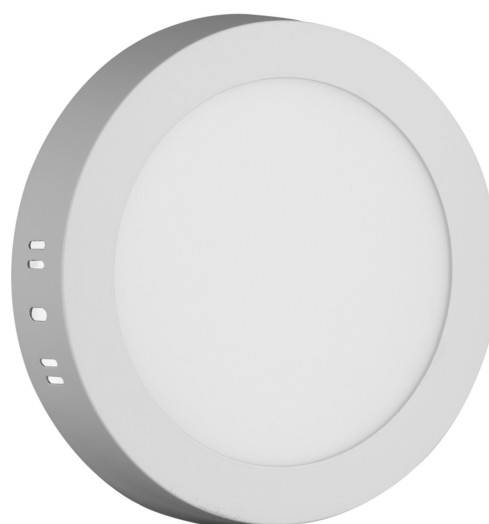

Avide LED Ceiling Lamp Surface Mounted Round ALU 12W NW 4000K

Product code: ACSMNW-R-12W-ALU
Brand link: avidelighting.com/qr/ACSMNW-R-12W-ALU
ID: AB-190518
Company name: Bramcke Hungary Kft.
Company address: Kishatár utca 17., 4031 Debrecen

Date of issue: 2024-05-05
Page: 2/3

PRODUCT SIZE

Diameter: 170mm
Height: 31.5mm

CARDBOARD BOX

EAN: 5999562281864
Packaging: 1/b 40/c 1440/p
Dimensions: 172mm x 39mm x 176mm
Net weight: 255g
Gross weight: 292.5g

CARTON

EAN: 5999562281871
Packaging: 1/b 40/c 1440/p
Dimensions: 420mm x 365mm x 380mm
Net weight: 10.2kg
Gross weight: 11.7kg

PALLET EXAMPLE

Height:
Width: 120cm (std Euro pallet)
Mepth: 80cm (std Euro pallet)
Cartons per pallet: 36carton/pallet
Cartons per row:
Net weight: 367.2kg
Gross weight: 421.2kg

PRODUCT PICTURE