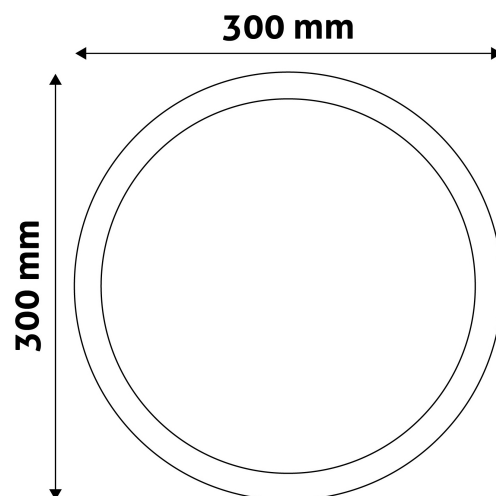

Page: 2/3

PRODUCT SIZE

Diameter: 299mm
 Height: 31.5mm

CARDBOARD BOX

EAN: 5999097908823
 Packaging: 1/b 20/c 240/p
 Dimensions: 300mm x 34mm x 300mm
 Net weight: 675g
 Gross weight: 795g

CARTON

EAN: 5999097908830
 Packaging: 1/b 20/c 240/p
 Dimensions: 630mm x 390mm x 330mm
 Net weight: 13.5kg
 Gross weight: 15.9kg

PALLET EXAMPLE

Height:
 Width: 120cm (std Euro pallet)
 Mepth: 80cm (std Euro pallet)
 Cartons per pallet: 12carton/pallet
 Cartons per row:
 Net weight: 162kg
 Gross weight: 190.8kg

PRODUCT PICTURE

PRODUCT OUTLINE