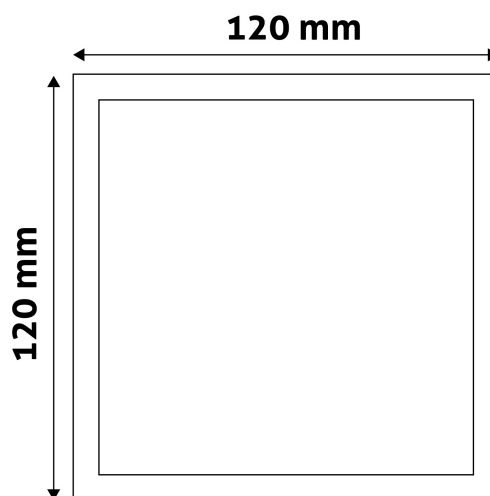

PRODUCT OUTLINE