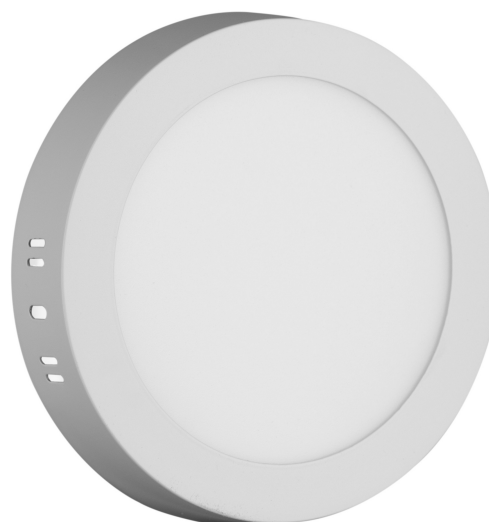

Avide LED Ceiling Lamp Surface Mounted Round ALU 12W WW 3000K

Product code: ACSMWW-R-12W-ALU
Brand link: avidelighting.com/qr/ACSMWW-R-12W-ALU
ID: AB-190518
Company name: Bramcke Hungary Kft.
Company address: Kishatár utca 17., 4031 Debrecen

QR code:

Date of issue: 2024-05-05

Page: 2/3

PRODUCT SIZE

Diameter: 170mm
Height: 31.5mm

CARDBOARD BOX

EAN: 5999562281888
Packaging: 1/b 40/c 1440/p
Dimensions: 172mm x 39mm x 172mm
Net weight: 255g
Gross weight: 292.5g

CARTON

EAN: 5999562281895
Packaging: 1/b 40/c 1440/p
Dimensions: 885mm x 220mm x 193mm
Net weight: 10.2kg
Gross weight: 11.7kg

PALLET EXAMPLE

Height:
Width: 120cm (std Euro pallet)
Mepth: 80cm (std Euro pallet)
Cartons per pallet: 36carton/pallet
Cartons per row:
Net weight: 367.2kg
Gross weight: 421.2kg

PRODUCT PICTURE