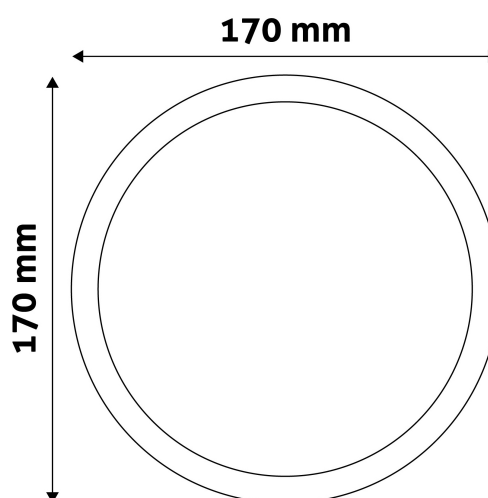

Page: 2/3

PRODUCT SIZE

Diameter: 170mm
Height: 31.5mm

CARDBOARD BOX

EAN: 5999562281888
Packaging: 1/b 40/c 1440/p
Dimensions: 172mm x 39mm x 172mm
Net weight: 255g
Gross weight: 292.5g

CARTON

EAN: 5999562281895
Packaging: 1/b 40/c 1440/p
Dimensions: 885mm x 220mm x 193mm
Net weight: 10.2kg
Gross weight: 11.7kg

PALLET EXAMPLE

Height:
Width: 120cm (std Euro pallet)
Mepth: 80cm (std Euro pallet)
Cartons per pallet: 36carton/pallet
Cartons per row:
Net weight: 367.2kg
Gross weight: 421.2kg

PRODUCT PICTURE

PRODUCT OUTLINE