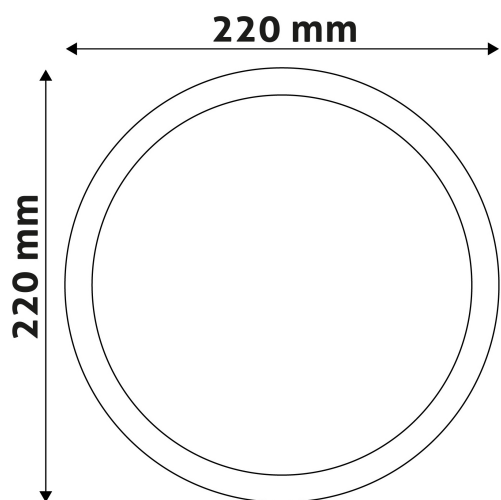

PRODUCT SIZE

Diameter: 220mm
 Height: 31.5mm

CARDBOARD BOX

EAN: 5999562281949
 Packaging: 1/b 30/c 480/p
 Dimensions: 220mm x 39mm x 220mm
 Net weight: 370g
 Gross weight: 431g

CARTON

EAN: 5999562281956
 Packaging: 1/b 30/c 480/p
 Dimensions: 690mm x 420mm x 245mm
 Net weight: 11.1kg
 Gross weight: 12.93kg

PALLET EXAMPLE

Height:
 Width: 120cm (std Euro pallet)
 Mepth: 80cm (std Euro pallet)
 Cartons per pallet: 16carton/pallet
 Cartons per row:
 Net weight: 177.6kg
 Gross weight: 206.88kg

PRODUCT PICTURE

PRODUCT OUTLINE