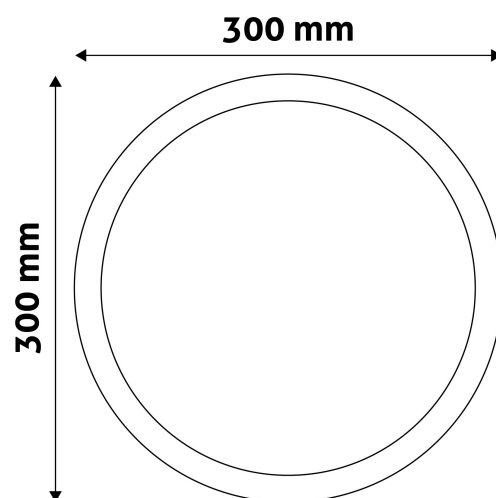

PRODUCT OUTLINE