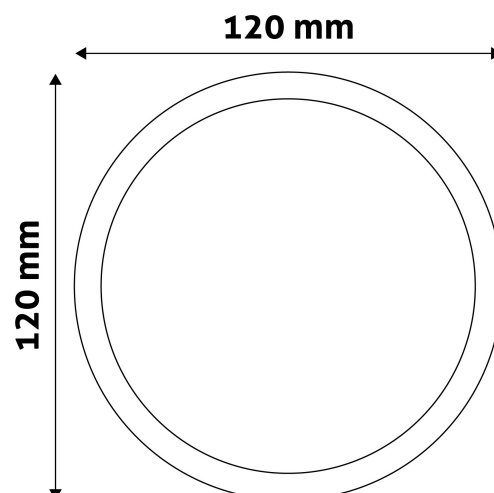

PRODUCT OUTLINE