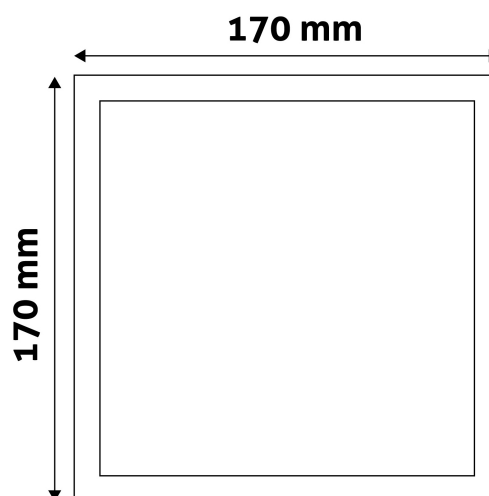

PRODUCT OUTLINE