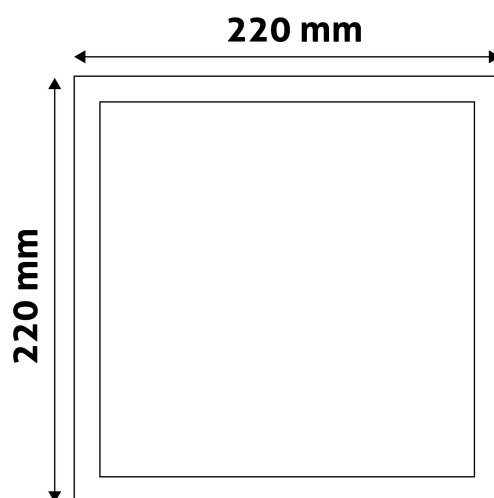

Wattage:	18W
Voltage:	220-240V
Beam angle:	120°
Dimmability:	No
Lumen output:	1 490lm
Color temperature:	
Lifetime:	25 000h
Energy class:	
Type of LED:	SMD
CRI:	80
IP standard:	IP20

BOX PICTURE

Avide LED Ceiling Lamp Surface Mounted Square ALU 18W WW 3000K

Page: 2/3

PRODUCT SIZE

Width: 220mm
Height: 31.5mm

CARDBOARD BOX

EAN: 5999562281130
Packaging: 1/b 30/c 480/p
Dimensions: 225mm x 39mm x 225mm
Net weight: 370g
Gross weight: 431g

CARTON

EAN: 5999562281147
Packaging: 1/b 30/c 480/p
Dimensions: 690mm x 420mm x 245mm
Net weight: 11.1kg
Gross weight: 12.93kg

PALLET EXAMPLE

Height:
Width: 120cm (std Euro pallet)
Mepth: 80cm (std Euro pallet)
Cartons per pallet: 16carton/pallet
Cartons per row:
Net weight: 177.6kg
Gross weight: 206.88kg

PRODUCT PICTURE

PRODUCT OUTLINE