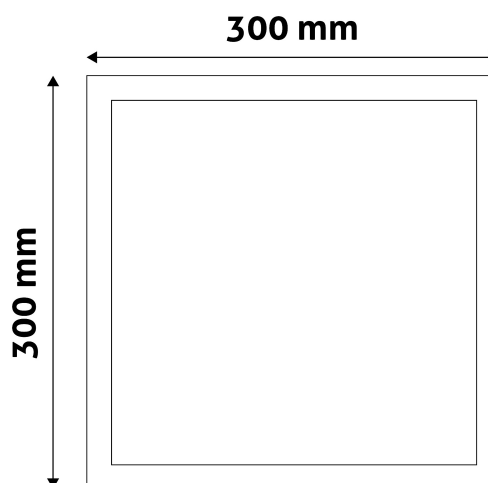

PRODUCT OUTLINE