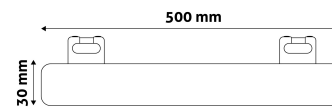

PRODUCT OUTLINE