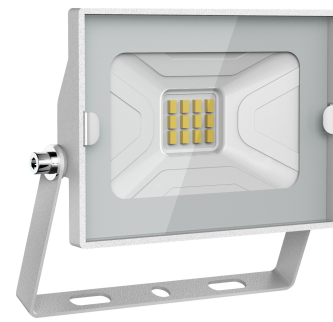

Avide LED Flood Light Slim SMD 10W NW 4000K White

Product code:	ABSSFLNW-10W-W
Brand link:	avidelighting.com/qr/ABSSFLNW-10W-W
ID:	AB-190518
Company name:	Bramcke Hungary Kft.
Company address:	Kisatár utca 17., 4031 Debrecen

BOX PICTURE

Avide LED Flood Light Slim SMD 10W NW 4000K White

Product code: ABSSFLNW-10W-W
Brand link: avidelighting.com/qr/ABSSFLNW-10W-W
ID: AB-190518
Company name: Bramcke Hungary Kft.
Company address: Kishatár utca 17., 4031 Debrecen

PRODUCT PICTURE

PRODUCT OUTLINE

Avide LED Flood Light Slim SMD 10W NW 4000K White

Product code:	ABSSFLNW-10W-W
Brand link:	avidelighting.com/qr/ABSSFLNW-10W-W
ID:	AB-190518
Company name:	Bramcke Hungary Kft.
Company address:	Kishatár utca 17., 4031 Debrecen

Date of issue: 2024-04-23

Page: 3/3

PRODUCT DESCRIPTION

The Avide SMD LED floodlights can provide the same brightness as traditional halogen lights but with a much lower power consumption, thus significant savings can be realized with their use. LED floodlights provide up to 20 times longer lifetime compared to products using traditional light bulbs. With their IP65 classification, they are also perfectly suitable for outdoor use. The edge of the floodlight features a movable metal frame, thus you can fix it on the ground, the wall or even the ceiling. After mounting, the angle can be adjusted anytime, thus it will provide the light you need exactly where you need it.