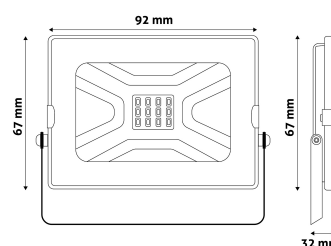

PRODUCT OUTLINE